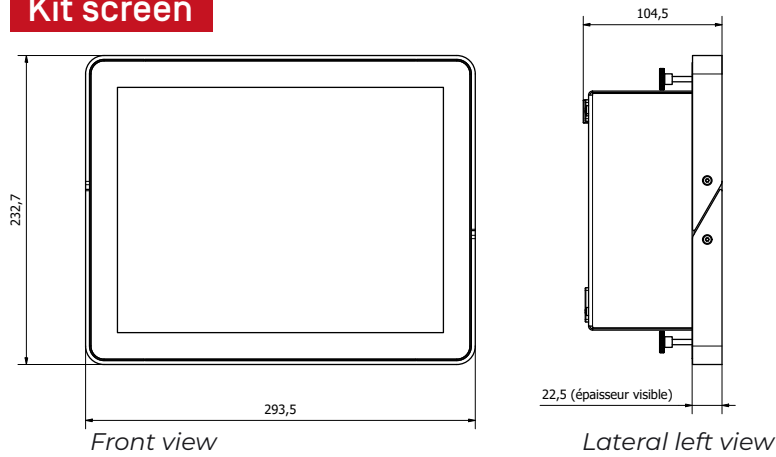

Dimensions

Countertop version

Kit screen

Back room requirements

- 1 - The Wall Countertop - one tap
- 2 - The Wall Countertop - two taps
- 3 - The Wall Countertop - three taps
- 4 - Cooler
- 5 - Premix kegs
- 6 - CO₂ bottle