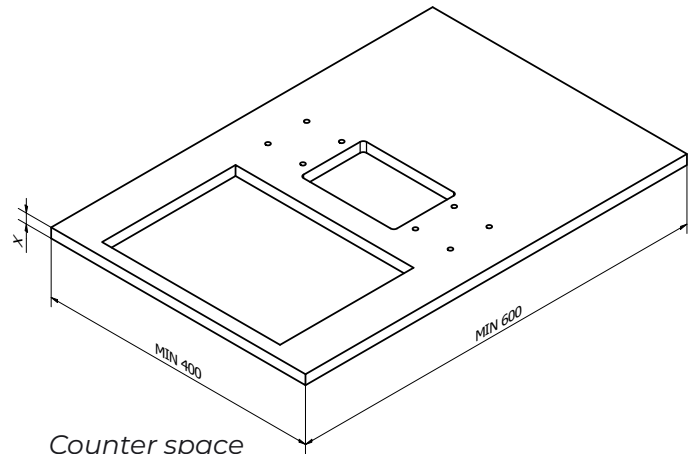

THE WALL

Countertop mounting

If The Wall Countertop has 3 taps, a larger tray will be needed (type ETS-2).

Counter space requirements

For 1 or 2 taps with a tray type ETS-1.