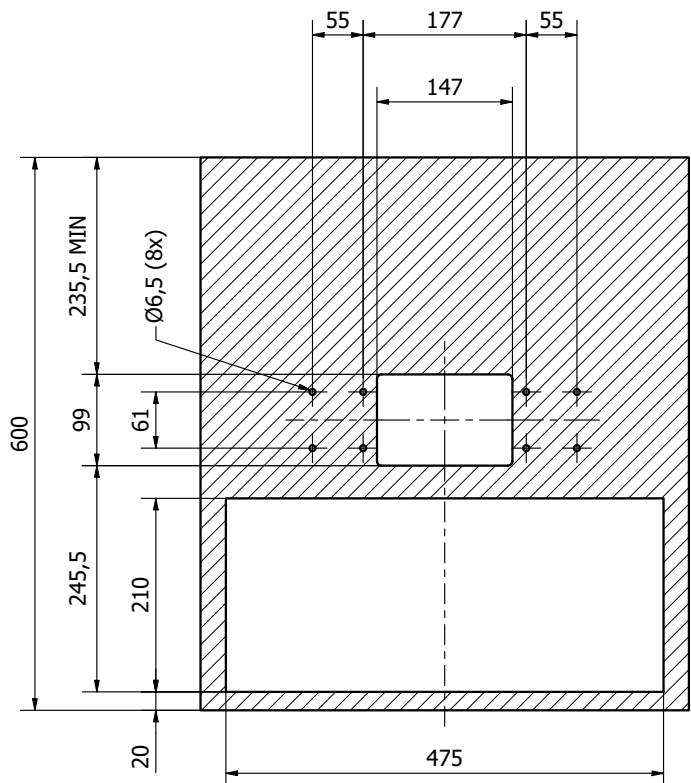

## Technical features

---

- ✓ **Physical data Countertop**  
height: 700 mm  
width: 350 mm  
depth: 233 mm  
weight: 17 kg
- ✓ **Physical data Kit screen**  
height: 232,7 mm  
width: 293,5 mm  
depth: 104,5 mm  
weight: 2 kg

# Dimensions

## Countertop mounting

If The Wall Countertop has 3 taps, a larger tray will be needed (type ETS-2).

Counter space requirements

For 1 or 2 taps with a tray type ETS-1.

Counter cutting drawing

For 3 taps with a tray type ETS-2.