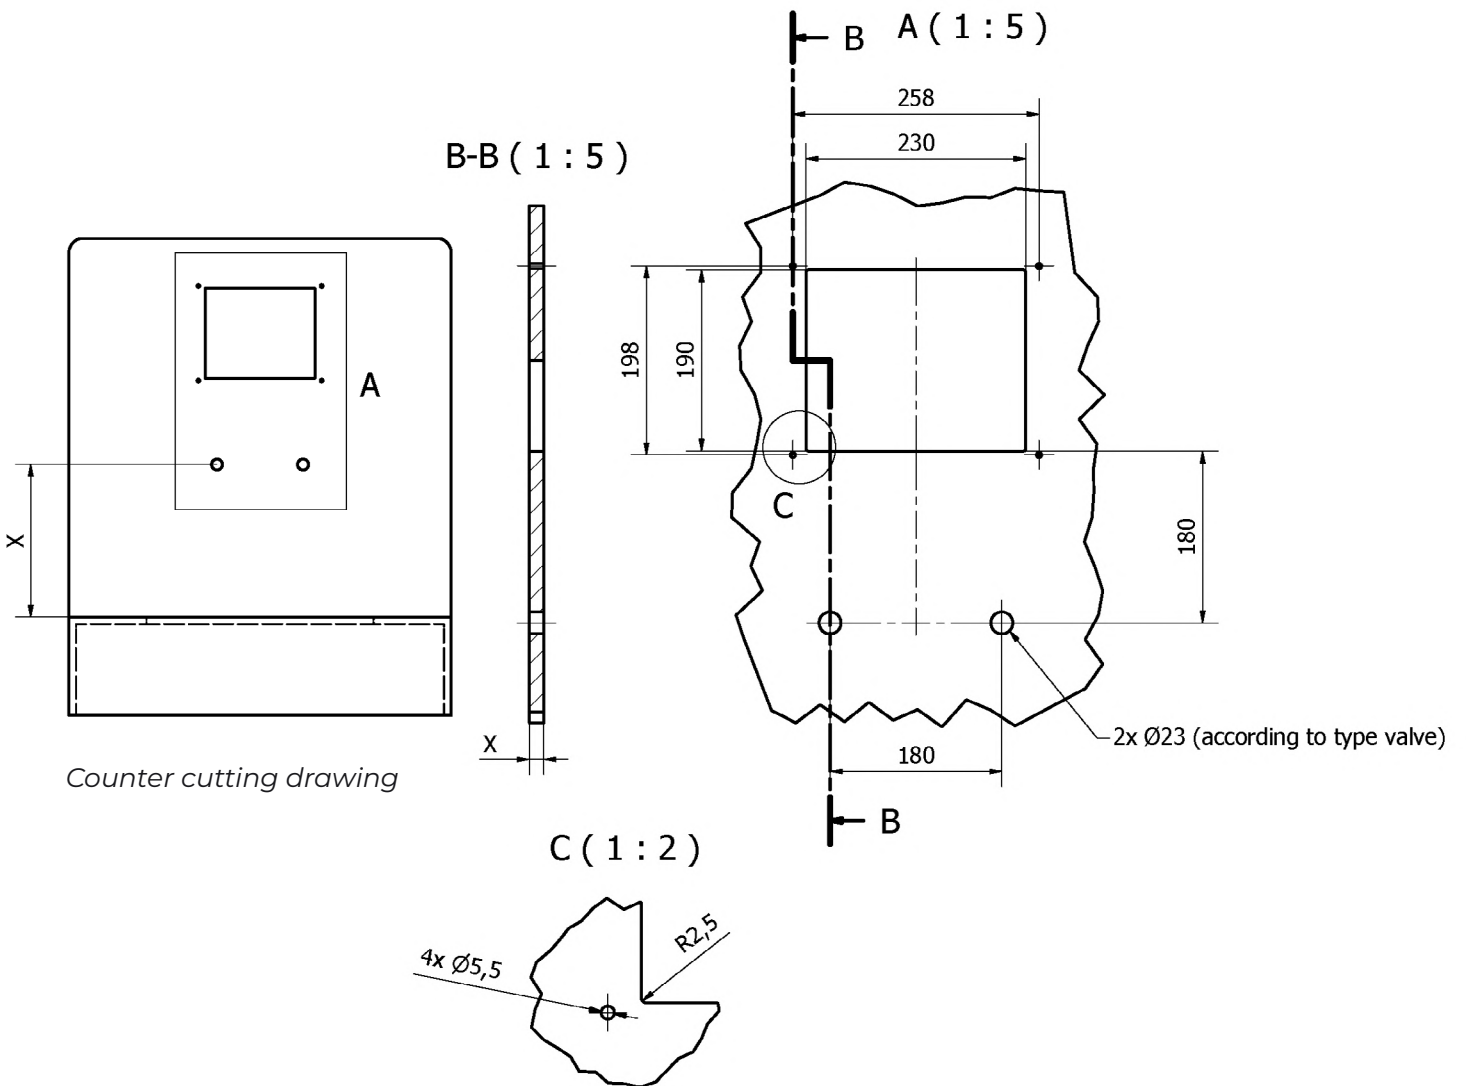

Counter cutting drawing