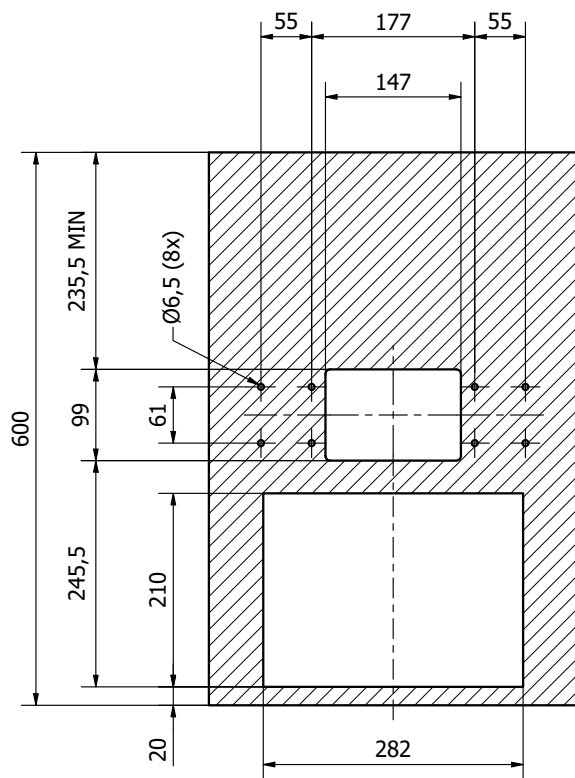

## Technical features

---

- ✓ **Physical data Countertop**  
height: 700 mm  
width: 350 mm  
depth: 233 mm  
weight: 17 kg
- ✓ **Physical data Kit screen**  
height: 232,7 mm  
width: 293,5 mm  
depth: 104,5 mm  
weight: 2 kg

# Dimensions

## Countertop mounting

If The Wall Countertop has 3 taps, a larger tray will be needed (type ETS-2).

Counter space requirements

For 1 or 2 taps with a tray type ETS-1.

Counter cutting drawing

For 3 taps with a tray type ETS-2.