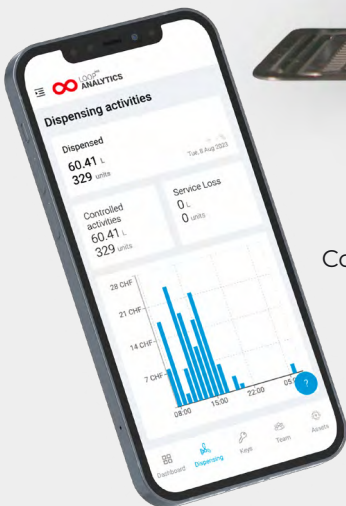

**The Wall**  
The power of self-service

  
Connected equipment  
to Loop<sup>360</sup> Analytics

## Valve options

---

- ✓ Body with screen
- ✓ Your tap choice between **postmix & premix** (1, 2 or 3 taps)

Body with screen

+

Manual postmix

Automatic postmix

Manual premix