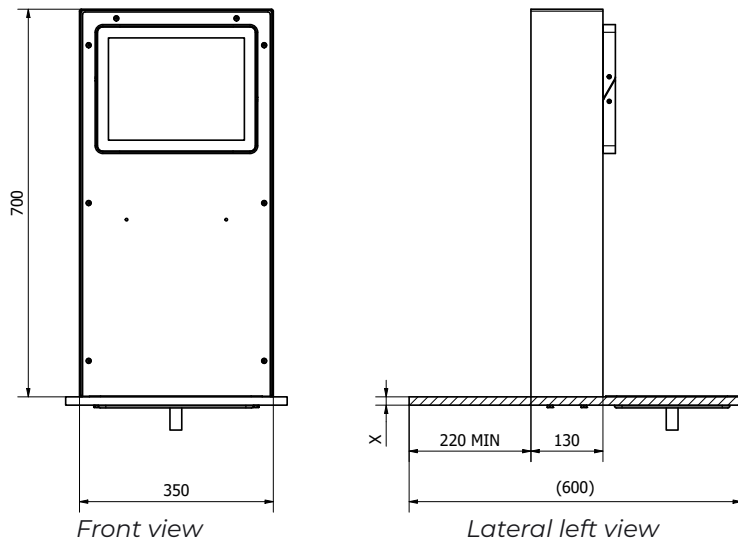

Dimensions

Countertop version