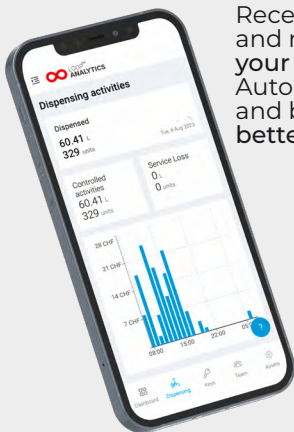

## Cashless & Self-Pay Integration

Transform your Drinkotec free dispensing systems into a **cashless self-service unit**.

Choose your payment method.  
One integration possibility per product.

- ✓ Credit card\*
- ✓ QR code
- ✓ Employee badge (RFID/NFC)
- ✓ Remotely switch between free-dispensing or self-payment

Onyx      Self/5000      Integra      Custom integration\*\*

\*Direct payment with major credit & debit cards.

\*\*Contact us to know if your card management system is already integrated. The integration of a new management system is possible on demand.

The Wall Self-Pay Integration

## LOOP<sup>360</sup> ANALYTICS

Receive analytics alerts and notifications from your connected devices. Automate your workflows and beverage operations for better profit and less waste.