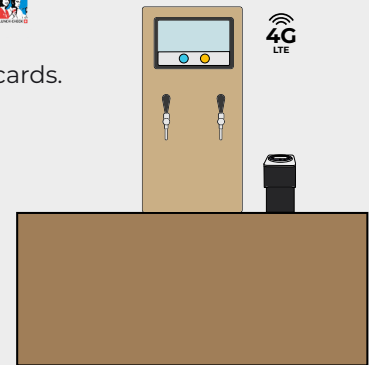

BEVPAY

Cashless & Self-Pay Integration

Transform your Drinkotec free dispensing systems into a **cashless self-service unit**.

Choose your payment method.
One integration possibility per product.

- ✓ Credit card*
- ✓ QR code
- ✓ Employee badge (RFID/NFC)
- ✓ Remotely switch between free-dispensing or self-payment

Onyx   Self/5000   Integra   Custom integration**

*Direct payment with major credit & debit cards.

**Contact us to know if your card management system is already integrated. The integration of a new management system is possible on demand.

The Wall Self-Pay Integration