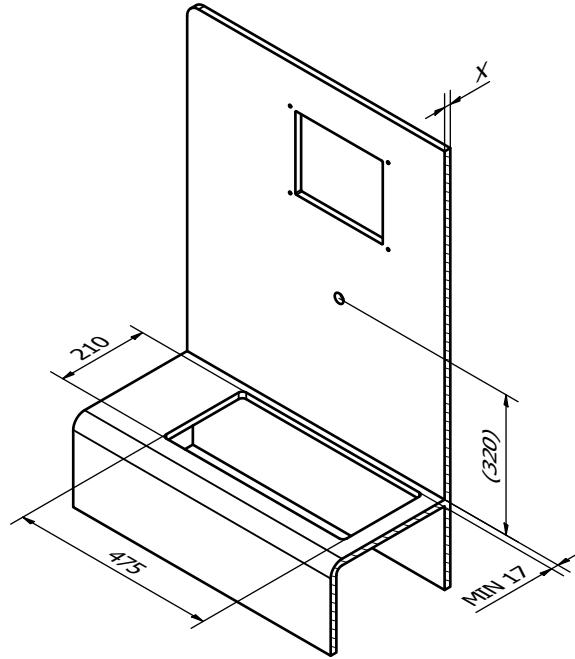

THE WALL

Kit mounting

Counter space requirements